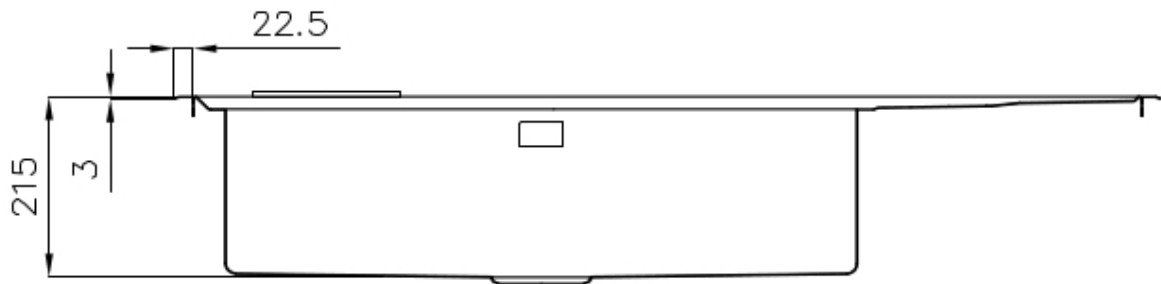

DIBUJOS TÉCNICOS